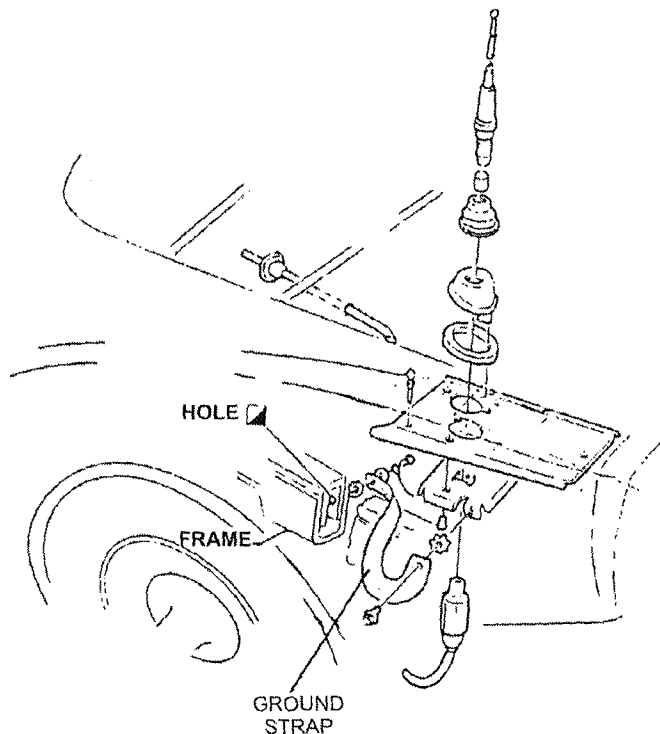

DWG NO.
92964007

M&H Electric Fabricators, Inc.
 AUTOMOTIVE WIRING SYSTEMS
 Phone (562) 928-9552 Fax (562) 928-9572

TITLE
 INSTRUCTION SHEET
 GROUND STRAP KIT
 1969 CORVETTE - ALL WITH SIDE EXHAUST
 1971-72 CORVETTE - ALL