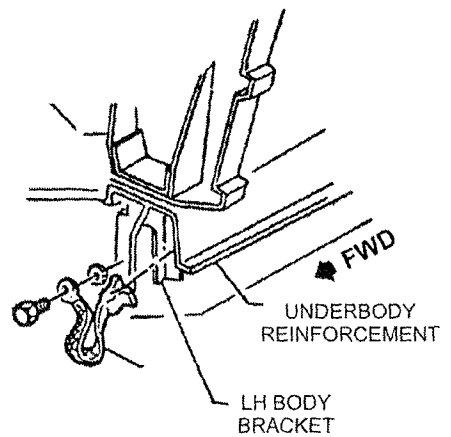

M&H Electric Fabricators, Inc.
 AUTOMOTIVE WIRING SYSTEMS
 Phone (562) 928-9552 Fax (562) 928-9572

TITLE
 INSTRUCTION SHEET
 GROUND STRAP KIT
 1969 CORVETTE - ALL WITH SIDE EXHAUST
 1971-72 CORVETTE - ALL

DWG NO.
92964007

M&H Electric Fabricators, Inc.
 AUTOMOTIVE WIRING SYSTEMS
 Phone (562) 928-9552 Fax (562) 928-9572

TITLE
 INSTRUCTION SHEET
 GROUND STRAP KIT
 1969 CORVETTE - ALL WITH SIDE EXHAUST
 1971-72 CORVETTE - ALL