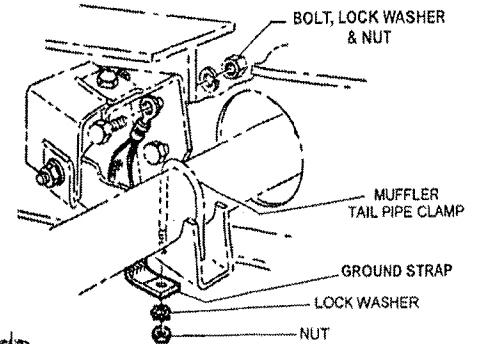

WIPER BASE TO VALVE COVER

M&H Electric Fabricators, Inc.
AUTOMOTIVE WIRING SYSTEMS
Phone (562) 928-9552 Fax (562) 928-9572

TITLE
**INSTRUCTION SHEET
GROUND STRAP KIT
1955 CORVETTE, ALL V8
1956-60 CORVETTE, ALL**

DWG NO.
92964002

WIPER BASE TO VALVE COVER

M&H Electric Fabricators, Inc.
AUTOMOTIVE WIRING SYSTEMS
Phone (562) 928-9552 Fax (562) 928-9572

TITLE
**INSTRUCTION SHEET
GROUND STRAP KIT
1955 CORVETTE, ALL V8
1956-60 CORVETTE, ALL**