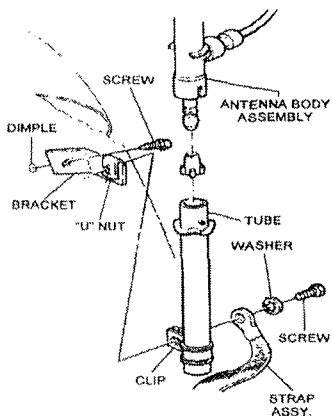

WIPER BASE TO VALVE COVER

M&H Electric Fabricators, Inc.
AUTOMOTIVE WIRING SYSTEMS
Phone (562) 928-9552 Fax (562) 928-9572

TITLE
**INSTRUCTION SHEET
GROUND STRAP KIT
1955 CORVETTE, ALL V8
1956-60 CORVETTE, ALL**

DWG NO.
92964002

WIPER BASE TO VALVE COVER

M&H Electric Fabricators, Inc.
AUTOMOTIVE WIRING SYSTEMS
Phone (562) 928-9552 Fax (562) 928-9572

TITLE
**INSTRUCTION SHEET
GROUND STRAP KIT
1955 CORVETTE, ALL V8
1956-60 CORVETTE, ALL**