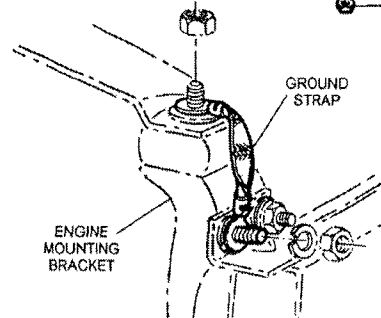

WIPER BASE TO VALVE COVER

M&H Electric Fabricators, Inc.
AUTOMOTIVE WIRING SYSTEMS
Phone (562) 928-9552 Fax (562) 928-9572

TITLE
**INSTRUCTION SHEET
GROUND STRAP KIT
1955 CORVETTE, ALL V8
1956-60 CORVETTE, ALL**

DWG NO.
92964002

WIPER BASE TO VALVE COVER

M&H Electric Fabricators, Inc.
AUTOMOTIVE WIRING SYSTEMS
Phone (562) 928-9552 Fax (562) 928-9572

TITLE
**INSTRUCTION SHEET
GROUND STRAP KIT
1955 CORVETTE, ALL V8
1956-60 CORVETTE, ALL**