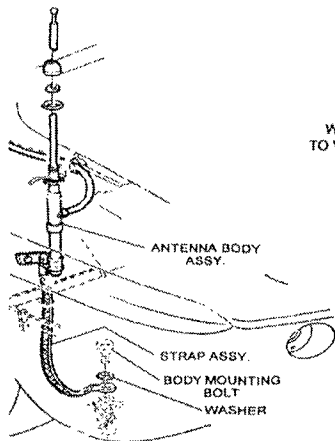

WIPER BASE TO VALVE COVER

M&H Electric Fabricators, Inc.
AUTOMOTIVE WIRING SYSTEMS
Phone (562) 928-9552 Fax (562) 928-9572

TITLE
**INSTRUCTION SHEET
GROUND STRAP KIT
1955 CORVETTE, ALL V8
1956-60 CORVETTE, ALL**

DWG NO.
92964002

WIPER BASE TO VALVE COVER

M&H Electric Fabricators, Inc.
AUTOMOTIVE WIRING SYSTEMS
Phone (562) 928-9552 Fax (562) 928-9572

TITLE
**INSTRUCTION SHEET
GROUND STRAP KIT
1955 CORVETTE, ALL V8
1956-60 CORVETTE, ALL**