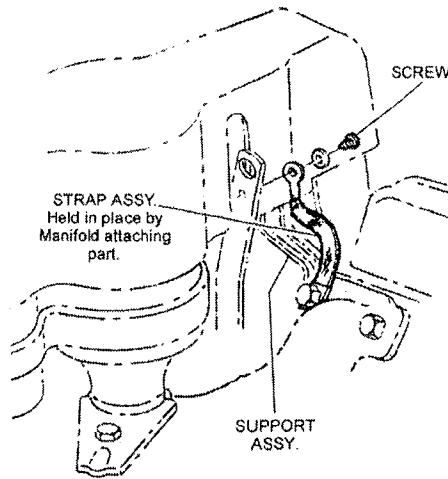

WIPER BASE TO VALVE COVER

M&H Electric Fabricators, Inc.
AUTOMOTIVE WIRING SYSTEMS
Phone (562) 928-9552 Fax (562) 928-9572

TITLE
**INSTRUCTION SHEET
GROUND STRAP KIT
1955 CORVETTE, ALL V8
1956-60 CORVETTE, ALL**

DWG NO.
92964002

WIPER BASE TO VALVE COVER

M&H Electric Fabricators, Inc.
AUTOMOTIVE WIRING SYSTEMS
Phone (562) 928-9552 Fax (562) 928-9572

TITLE
**INSTRUCTION SHEET
GROUND STRAP KIT
1955 CORVETTE, ALL V8
1956-60 CORVETTE, ALL**