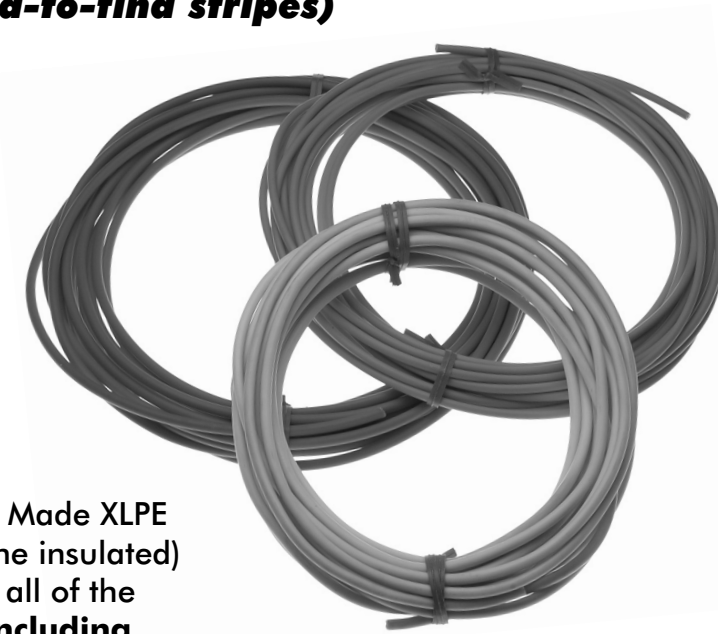

Rolls of Wire

25 Foot rolls of wire offered in all of the popular gauge sizes and colors (including hard-to-find stripes)

XLPE Type GXL Wire

Meets SAE Spec J-1128

125° Celsius Heat Rating

We now offer 25 foot rolls of USA Made XLPE Type GXL (cross-linked polyethylene insulated) automotive grade primary wire in all of the popular gauge sizes and colors (**including hard-to-find stripes**). This is the exact same wire we use in all of our harnesses, and the same grade of wire you would find in cars and trucks being manufactured today. OEM's now use this wire due to it's high heat rating of 125° Celsius. Harnesses manufactured in the '60's and '70's utilized PVC Type wire that only had a heat rating of 80° Celsius; thus the reason most original harnesses tend to melt and become brittle with age. We use XLPE Type GXL wire to avoid these types of problems. This is the best automotive grade wire money can buy.

Simply browse the next few pages to see our extensive list of color and gauge combinations. Keep in mind the price listed is for a 25 foot roll and please order by part number when ordering.

Special pricing is available on 1,000 feet of any one wire gauge and color, please call for a price quote.