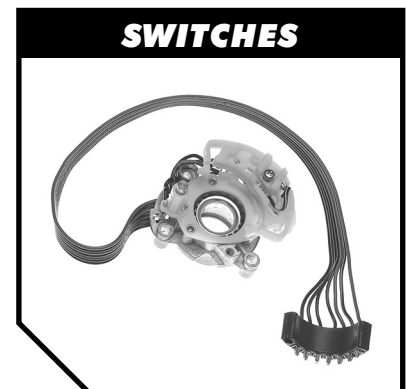

Phone 562.926.9552
Fax 562.926.9572
sparky@wiringharness.com

www.wiringharness.com