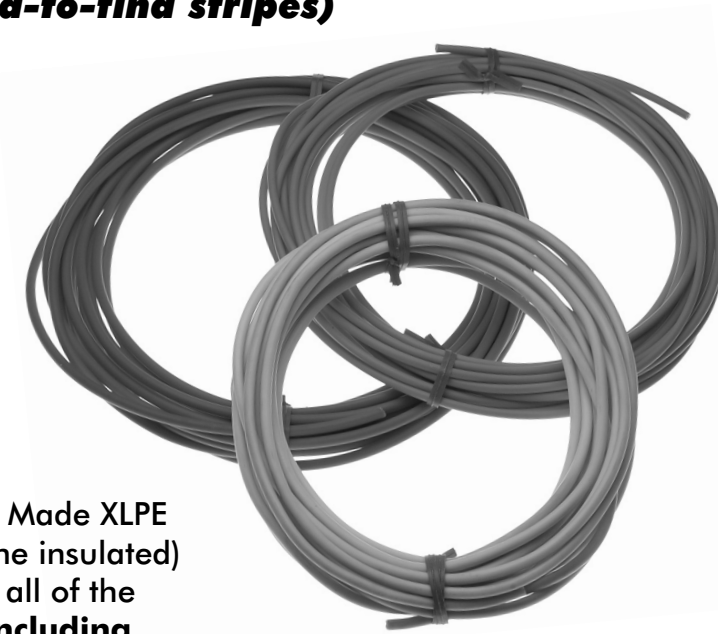

# **Rolls of Wire**

**25 Foot rolls of wire offered in all of the popular gauge sizes and colors (including hard-to-find stripes)**

**XLPE Type GXL Wire**

**Meets SAE Spec J-1128**

**125° Celsius Heat Rating**

We now offer 25 foot rolls of USA Made XLPE Type GXL (cross-linked polyethylene insulated) automotive grade primary wire in all of the popular gauge sizes and colors (**including hard-to-find stripes**). This is the exact same wire we use in all of our harnesses, and the same grade of wire you would find in cars and trucks being manufactured today. OEM's now use this wire due to it's high heat rating of 125° Celsius. Harnesses manufactured in the '60's and '70's utilized PVC Type wire that only had a heat rating of 80° Celsius; thus the reason most original harnesses tend to melt and become brittle with age. We use XLPE Type GXL wire to avoid these types of problems. This is the best automotive grade wire money can buy.

Simply browse the next few pages to see our extensive list of color and gauge combinations. Keep in mind the price listed is for a 25 foot roll and please order by part number when ordering.

**Special pricing is available on 1,000 feet of any one wire gauge and color, please call for a price quote.**