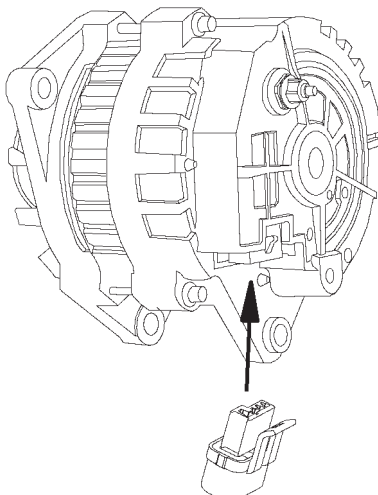

1984-1999 "CS130" & "CS144" Type
Internal Regulated Alternator