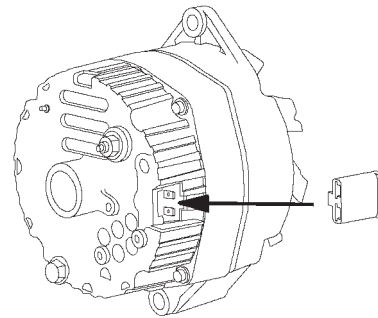

1969-1984 "SI" Type
Internal Regulated Alternator