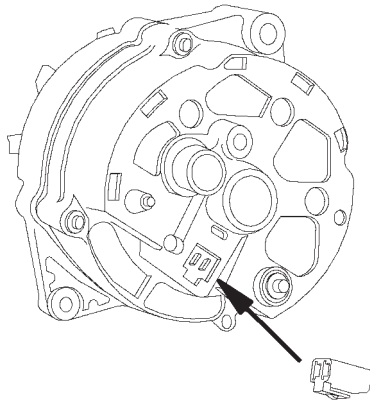

Alternator Identification

1963-1974
External Regulated Alternator