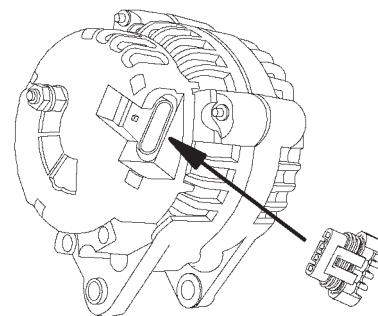

1994-Newer "CS130D" Type
Internal Regulated Alternator