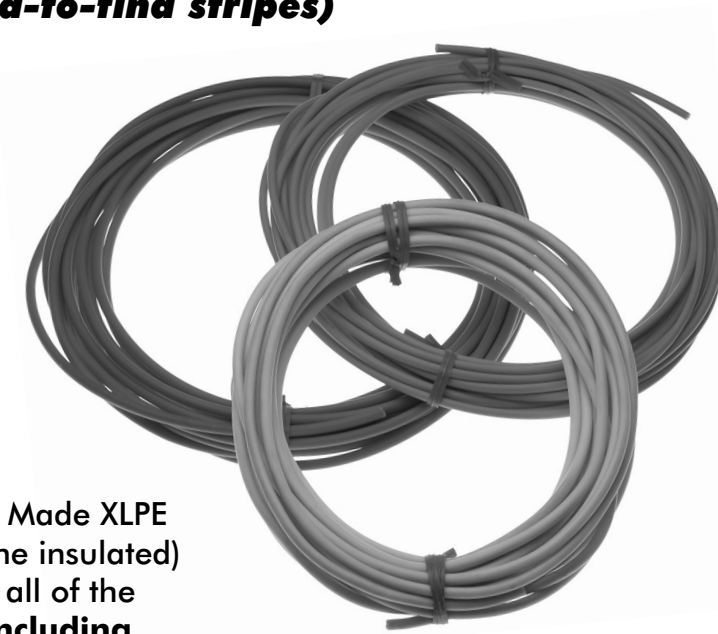

Rolls of Wire

25 Foot rolls of wire offered in all of the popular gauge sizes and colors (including hard-to-find stripes)

XLPE Type GXL Wire

Meets SAE Spec J-1128

125° Celsius Heat Rating

We now offer 25 foot rolls of USA Made XLPE Type GXL (cross-linked polyethylene insulated) automotive grade primary wire in all of the popular gauge sizes and colors (**including hard-to-find stripes**). This is the exact same wire we use in all of our harnesses, and the same grade of wire you would find in cars and trucks being manufactured today. OEM's now use this wire due to it's high heat rating of 125° Celsius. Harnesses manufactured in the '60's and '70's utilized PVC Type wire that only had a heat rating of 80° Celsius; thus the reason most original harnesses tend to melt and become brittle with age. We use XLPE Type GXL wire to avoid these types of problems. This is the best automotive grade wire money can buy.

Simply browse the next few pages to see our extensive list of color and gauge combinations. Keep in mind the price listed is for a 25 foot roll and please order by part number when ordering.

Special pricing is available on 1,000 feet of any one wire gauge and color, please call for a price quote.