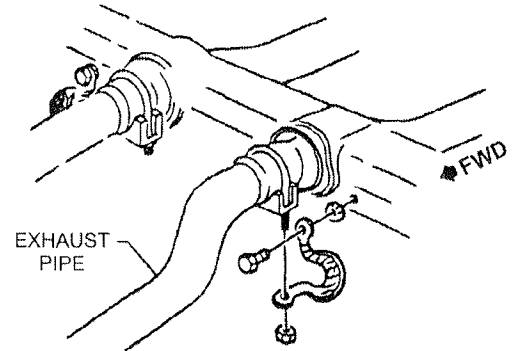

M&H Electric Fabricators, Inc.	
<small>AUTOMOTIVE WIRING SYSTEMS</small>	
<small>Phone (562) 928-9552</small>	<small>Fax (562) 928-9572</small>
TITLE INSTRUCTION SHEET GROUND STRAP KIT 1967 CORVETTE ALL WITHOUT SIDE EXHAUST	
DWG NO. 92974006	