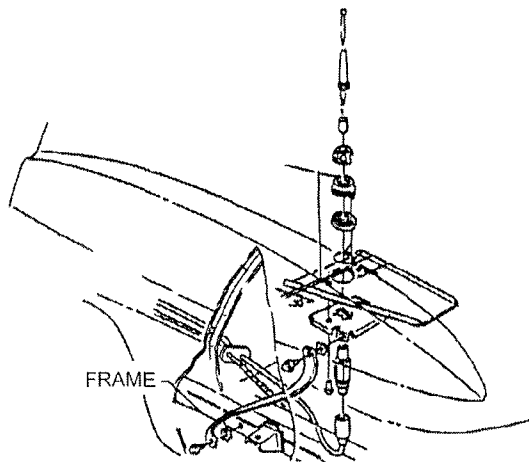

M&H Electric Fabricators, Inc.	
<small>AUTOMOTIVE WIRING SYSTEMS</small>	
<small>Phone (562) 928-9552</small>	<small>Fax (562) 928-9572</small>
TITLE INSTRUCTION SHEET GROUND STRAP KIT 1967 CORVETTE ALL WITHOUT SIDE EXHAUST	
DWG NO. 92974006	