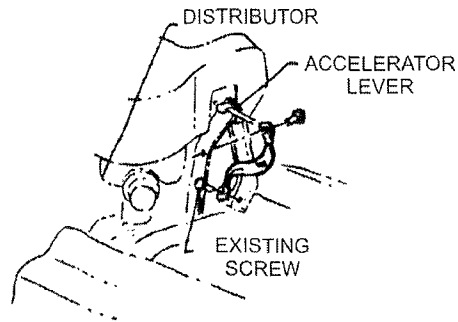

M&H Electric Fabricators, Inc.	
<small>AUTOMOTIVE WIRING SYSTEMS</small>	
<small>Phone (562) 928-9552</small>	<small>Fax (562) 928-9572</small>
TITLE INSTRUCTION SHEET GROUND STRAP KIT 1967 CORVETTE ALL WITHOUT SIDE EXHAUST	
DWG NO. 92974006	