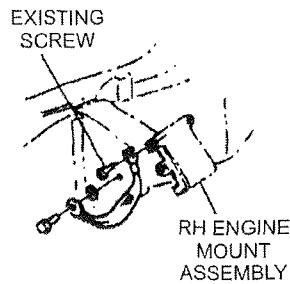

M&H Electric Fabricators, Inc.	
<small>AUTOMOTIVE WIRING SYSTEMS</small>	
<small>Phone (562) 928-9552</small>	<small>Fax (562) 928-9572</small>
TITLE INSTRUCTION SHEET GROUND STRAP KIT 1967 CORVETTE ALL WITHOUT SIDE EXHAUST	
DWG NO. 92974006	