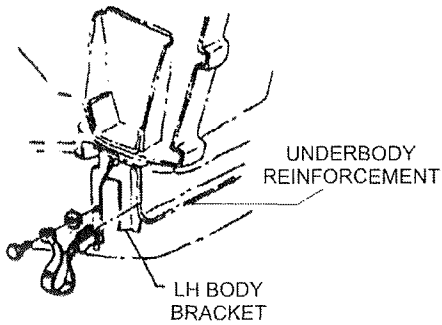

M&H Electric Fabricators, Inc.	
<small>AUTOMOTIVE WIRING SYSTEMS</small>	
<small>Phone (562) 928-9552</small>	<small>Fax (562) 928-9572</small>
TITLE INSTRUCTION SHEET GROUND STRAP KIT 1967 CORVETTE ALL WITHOUT SIDE EXHAUST	
DWG NO. 92974006	