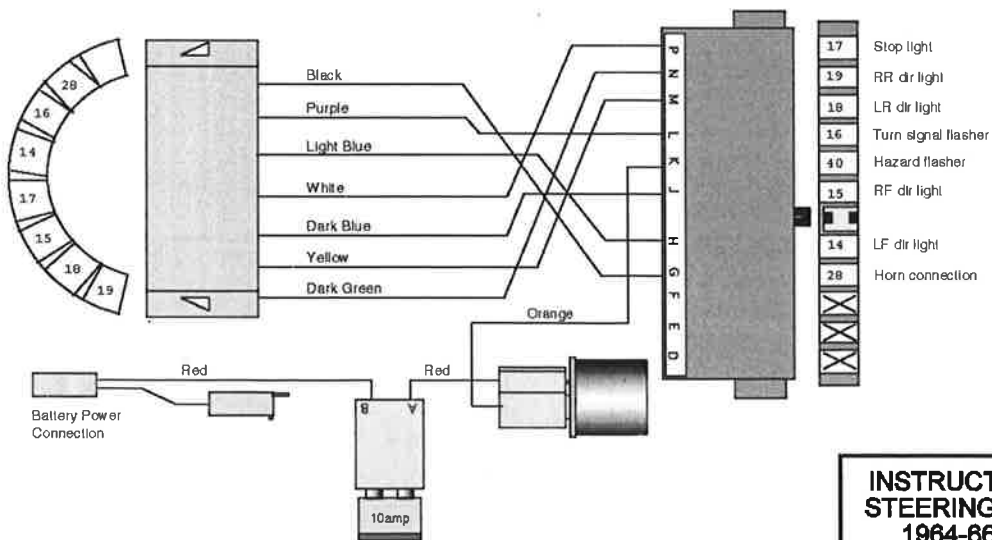

M&H Electric Fabricators, Inc.

AUTOMOTIVE WIRING SYSTEMS

13537 Alondra Blvd. Santa Fe Springs, CA 90670
 Phone (562) 926-9552 Fax (562) 926-9572

**INSTRUCTION SHEET FOR PART #37542
 STEERING COLUMN ADAPTER HARNESS
 1964-66 CHEVELLE "A" BODY TO
 1969-74 STEERING COLUMN**

92964178

M&H Electric Fabricators, Inc.

AUTOMOTIVE WIRING SYSTEMS

13537 Alondra Blvd. Santa Fe Springs, CA 90670
 Phone (562) 926-9552 Fax (562) 926-9572

**INSTRUCTION SHEET FOR PART #37542
 STEERING COLUMN ADAPTER HARNESS
 1964-66 CHEVELLE "A" BODY TO
 1969-74 STEERING COLUMN**