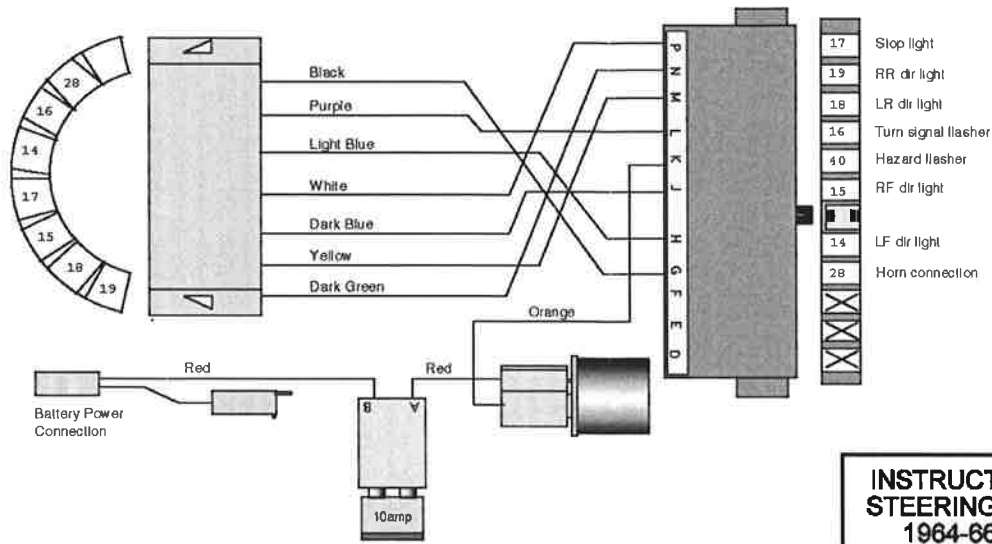

M&H Electric Fabricators, Inc.

AUTOMOTIVE WIRING SYSTEMS

13537 Alondra Blvd. Santa Fe Springs, CA 90670
 Phone (562) 926-9552 Fax (562) 926-9572

**INSTRUCTION SHEET FOR PART #37542
 STEERING COLUMN ADAPTER HARNESS
 1964-66 CHEVELLE "A" BODY TO
 1969-74 STEERING COLUMN**

92964178

M&H Electric Fabricators, Inc.

AUTOMOTIVE WIRING SYSTEMS

13537 Alondra Blvd. Santa Fe Springs, CA 90670
 Phone (562) 926-9552 Fax (562) 926-9572

**INSTRUCTION SHEET FOR PART #37542
 STEERING COLUMN ADAPTER HARNESS
 1964-66 CHEVELLE "A" BODY TO
 1969-74 STEERING COLUMN**