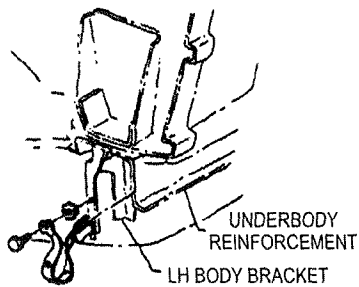

<b>M&amp;H Electric Fabricators, Inc.</b> AUTOMOTIVE WIRING SYSTEMS Phone (562) 928-9552 Fax (562) 928-9572	
TITLE INSTRUCTION SHEET GROUND STRAP KIT 1963 CORVETTE ALL WITHOUT SIDE EXHAUST	
DWG NO. <b>92973997</b>	