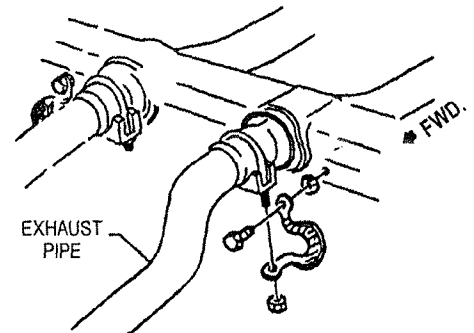

<b>M&amp;H Electric Fabricators, Inc.</b> AUTOMOTIVE WIRING SYSTEMS Phone (562) 928-9552 Fax (562) 928-9572	
TITLE INSTRUCTION SHEET GROUND STRAP KIT 1963 CORVETTE ALL WITHOUT SIDE EXHAUST	
DWG NO. <b>92973997</b>	