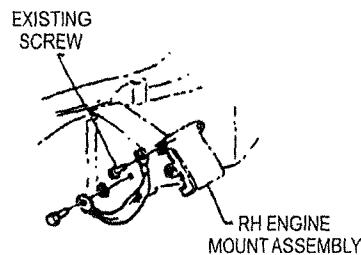

<b>M&amp;H Electric Fabricators, Inc.</b> AUTOMOTIVE WIRING SYSTEMS Phone (562) 928-9552 Fax (562) 928-9572	
TITLE INSTRUCTION SHEET GROUND STRAP KIT 1963 CORVETTE ALL WITHOUT SIDE EXHAUST	
DWG NO. <b>92973997</b>	