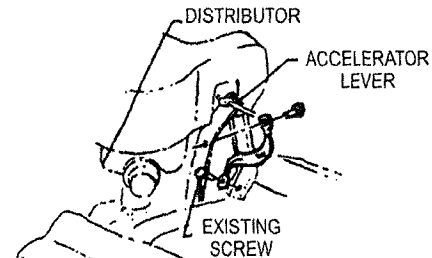

<b>M&amp;H Electric Fabricators, Inc.</b> AUTOMOTIVE WIRING SYSTEMS Phone (562) 928-9552 Fax (562) 928-9572	
TITLE INSTRUCTION SHEET GROUND STRAP KIT 1963 CORVETTE ALL WITHOUT SIDE EXHAUST	
DWG NO. <b>92973997</b>	