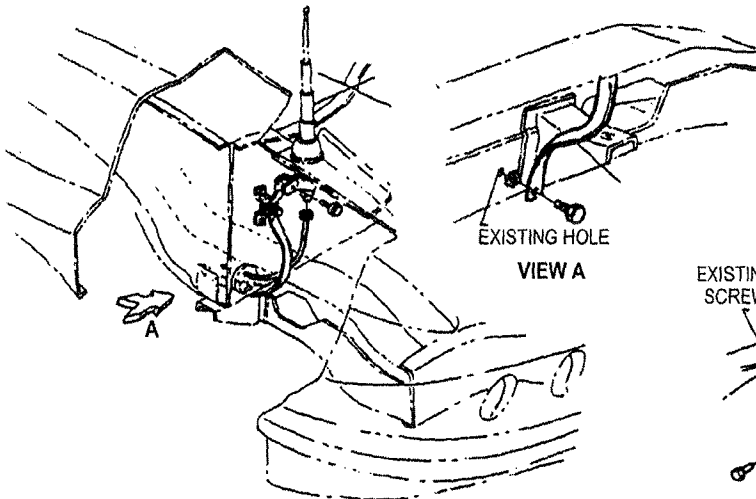

<b>M&amp;H Electric Fabricators, Inc.</b> AUTOMOTIVE WIRING SYSTEMS Phone (562) 928-9552 Fax (562) 928-9572	
TITLE INSTRUCTION SHEET GROUND STRAP KIT 1963 CORVETTE ALL WITHOUT SIDE EXHAUST	
DWG NO. <b>92973997</b>	