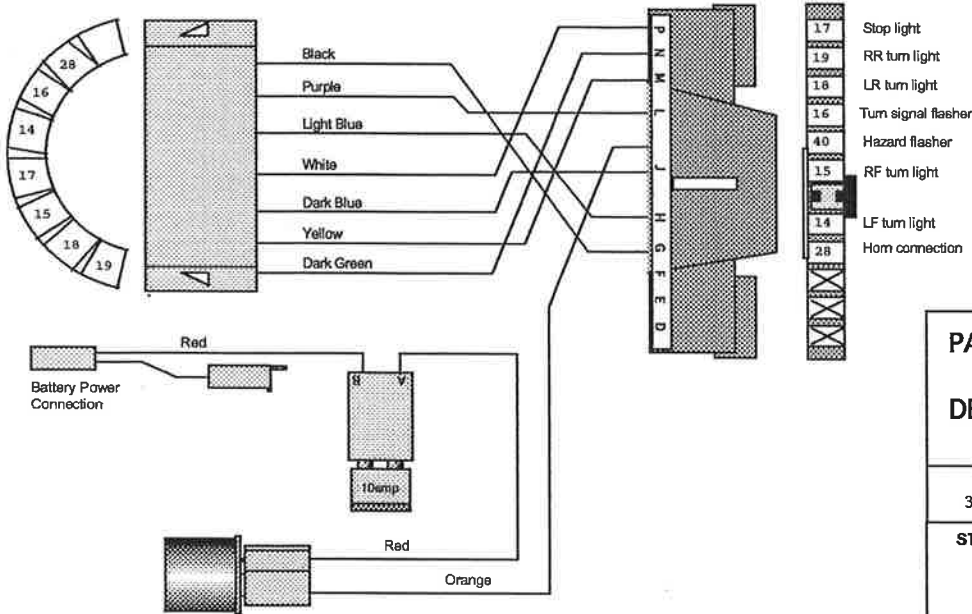

92964904

**M&H** ELECTRIC  
FABRICATORS, INC.  
AUTOMOTIVE WIRING SYSTEMS

**PART #: 92964904**

**DESC: STEERING COLUMN ADAPTER**

37009 Rev 2.0 12/12/03  
Instruction part number 92964904

**STEERING COLUMN ADAPTER HARNESS**

1964-66 CHEVROLET CHEVELLE  
"A" BODY  
to  
1975 up steering column

92964904

**M&H** ELECTRIC  
FABRICATORS, INC.  
AUTOMOTIVE WIRING SYSTEMS

**PART #: 92964904**

**DESC: STEERING COLUMN ADAPTER**

37009 Rev 2.0 12/12/03  
Instruction part number 92964904

**STEERING COLUMN ADAPTER HARNESS**

1964-66 CHEVROLET CHEVELLE  
"A" BODY  
to  
1975 up steering column