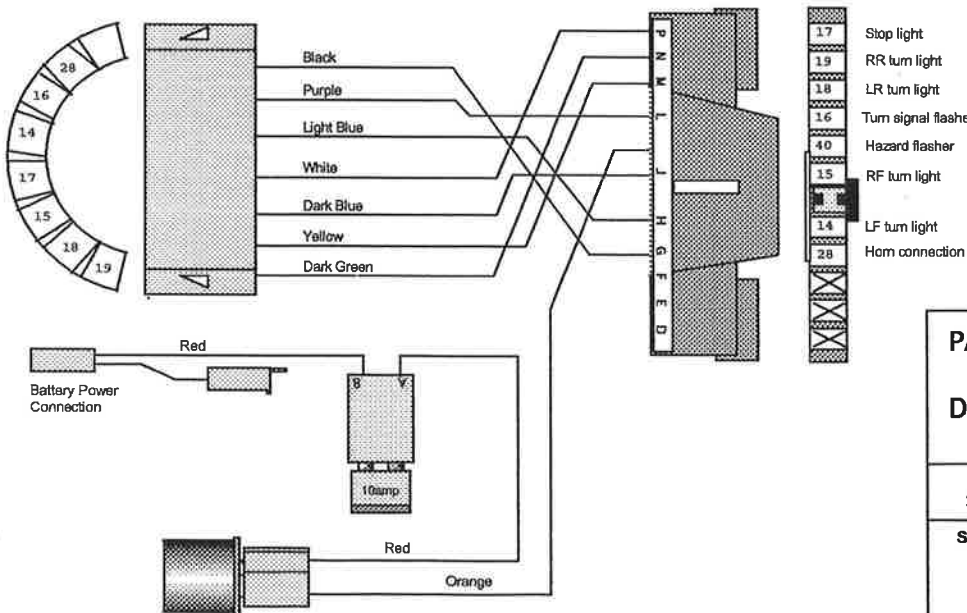

92964904

**M&H** ELECTRIC  
FABRICATORS, INC.  
AUTOMOTIVE WIRING SYSTEMS

**PART #: 92964904**

**DESC: STEERING COLUMN ADAPTER**

37009 Rev 2.0 12/12/03  
Instruction part number 92964904

**STEERING COLUMN ADAPTER HARNESS**

1964-66 CHEVROLET CHEVELLE  
"A" BODY  
to  
1975 up steering column

92964904

**M&H** ELECTRIC  
FABRICATORS, INC.  
AUTOMOTIVE WIRING SYSTEMS

**PART #: 92964904**

**DESC: STEERING COLUMN ADAPTER**

37009 Rev 2.0 12/12/03  
Instruction part number 92964904

**STEERING COLUMN ADAPTER HARNESS**

1964-66 CHEVROLET CHEVELLE  
"A" BODY  
to  
1975 up steering column