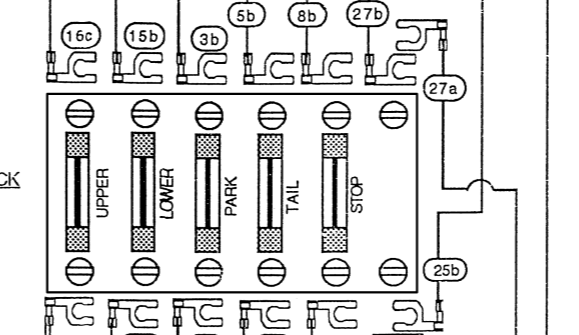

FUSE BLOCK

M&H Electric Fabricators, Inc.
AUTOMOTIVE WIRING SYSTEMS
Phone (562) 926-9552 Fax (562) 926-9572

INSTRUCTION SHEET
1947-49 CHEVROLET PICKUP

92963464

SHEET 1 OF 2