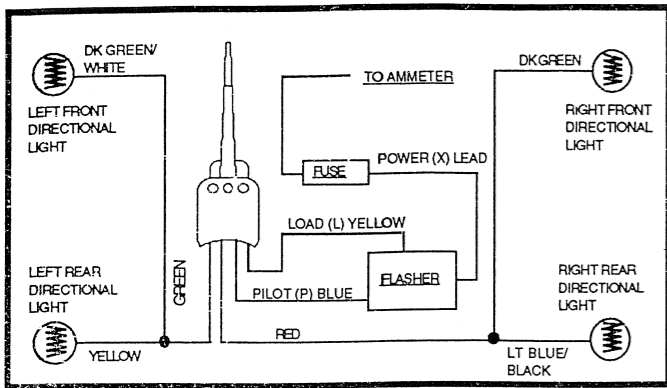

INSTRUCTIONS FOR DIRECTIONAL SWITCH WIRING