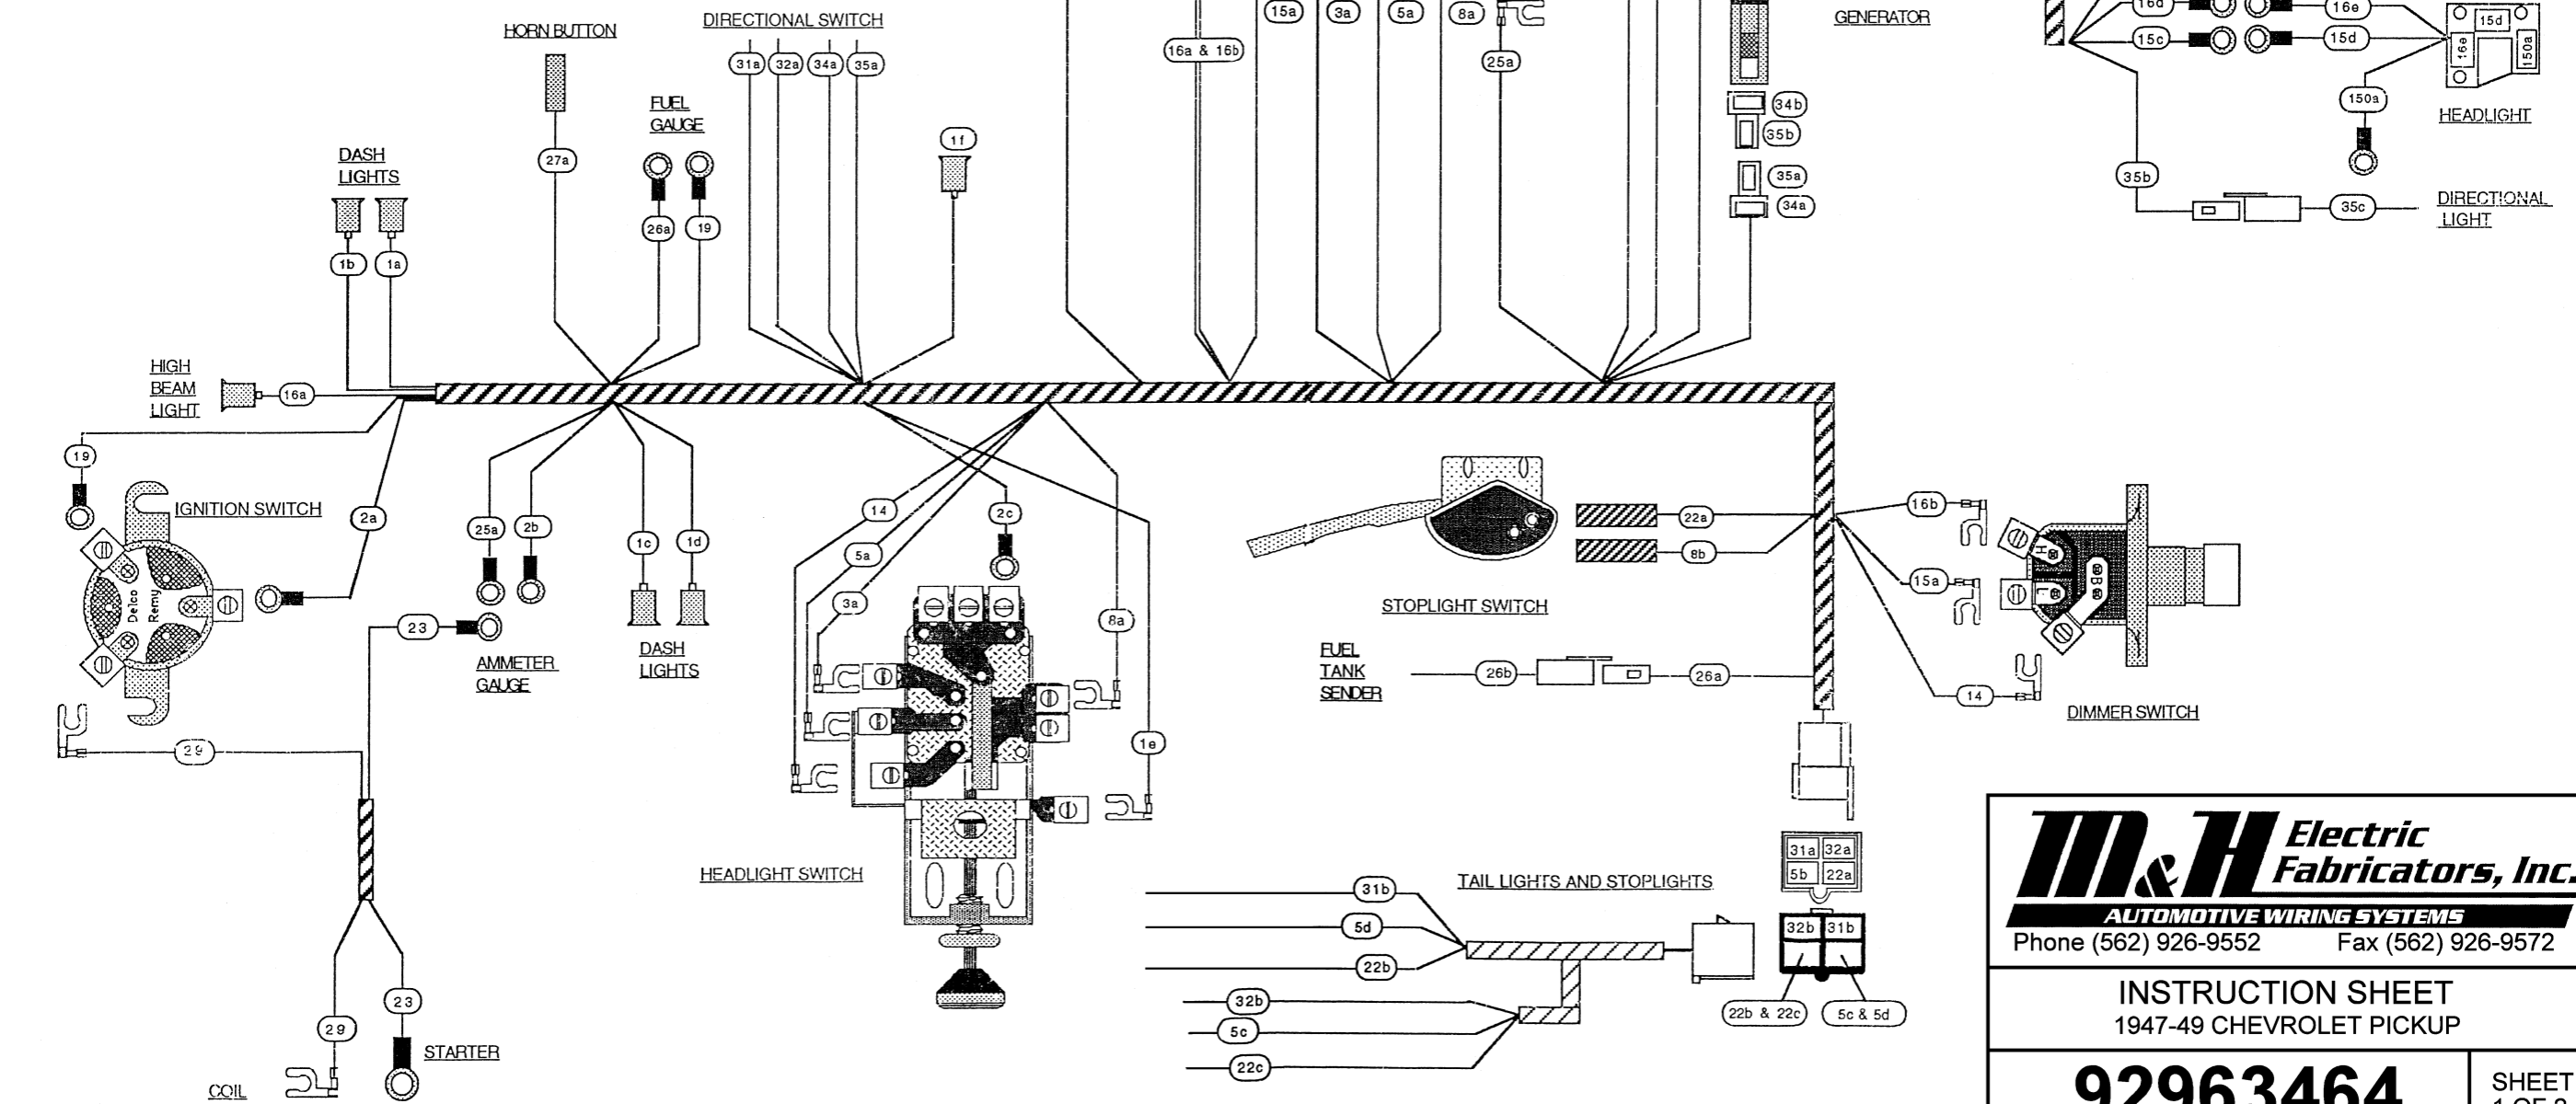

FUSE BLOCK

M&H Electric Fabricators, Inc.
AUTOMOTIVE WIRING SYSTEMS
Phone (562) 926-9552 Fax (562) 926-9572

INSTRUCTION SHEET
1947-49 CHEVROLET PICKUP

92963464

SHEET 1 OF 2

WIRE USAGE CHART INSTRUCTION SHEET

WIRE #	WIRE COLOR	GAUGE	CIRCUIT DESCRIPTION
1 a	gray	16	DASH LIGHT TO DASHLIGHT IN-LINE POWER SPLICE
1 b	gray	16	DASH LIGHT TO DASHLIGHT IN-LINE POWER SPLICE
1 c	gray	16	DASH LIGHT TO DASHLIGHT IN-LINE POWER SPLICE
1 d	gray	16	DASH LIGHT TO DASHLIGHT IN-LINE POWER SPLICE
1 e	gray	16	HEADLIGHT SWITCH (DASH TERMINAL) TO DASHLIGHT IN-LINE POWER SPLICE
1 f	gray	16	DASH LIGHT TO DASHLIGHT IN-LINE POWER SPLICE
2 a	red	14	IGNITION SWITCH (BAT TERMINAL) TO IN-LINE POWER SPLICE
2 b	red	10	IN-LINE POWER SPLICE TO AMMETER - TERMINAL (PASSENGER SIDE CONNECTION)
2 c	red	12	IN-LINE POWER SPLICE TO HEADLIGHT SWITCH (BAT TERMINAL)
2 d	red	10	IN-LINE POWER SPLICE TO VOLTAGE REGULATOR (B TERMINAL)
3 a	brown	16	HEADLIGHT SWITCH (PARK TERMINAL) TO FUSE BLOCK PARK LIGHT TERMINAL
3 b	brown	16	FUSE BLOCK (PARK LIGHT TERMINAL) TO LEFT PARKING LIGHT
3 c	brown	16	LEFT PARKING LIGHT TO RIGHT PARKING LIGHT
3 d	brown	16	PARKING LIGHT CONNECTOR WIRE
3 e	brown	16	PARKING LIGHT CONNECTOR WIRE
5 a	purple	16	HEADLIGHT SWITCH (TAIL TERMINAL) TO FUSE BLOCK (TAIL TERMINAL)
5 b	purple	16	FUSE BLOCK (TAIL TERMINAL) TO REAR BODY CONNECTOR
5 c	purple	16	REAR BODY CONNECTOR TO TAIL LAMPS
5 d	purple	16	REAR BODY CONNECTOR TO TAIL LAMPS
8 a	orange black	16	HEADLIGHT SWITCH (STOP TERMINAL) TO FUSE BLOCK (STOP TERMINAL)
8 b	orange black	16	FUSE BLOCK (STOP TERMINAL) TO STOP LIGHT SWITCH
11	brown	10	VOLTAGE REGULATOR (GEN TERMINAL) TO GENERATOR (A TERMINAL)
14	yellow	12	HEADLIGHT SWITCH (HEAD TERMINAL) TO DIMMER SWITCH (BAT TERMINAL)
15 a	tan	14	FUSE BLOCK (LOW BEAM TERMINAL) TO DIMMER SWITCH LOW BEAM TERMINAL
15 b	tan	16	FUSE BLOCK (LOW BEAM TERMINAL) TO LEFT HEADLIGHT LOW BEAM
15 c	tan	16	LEFT HEADLIGHT LOW BEAM TO RIGHT HEADLIGHT LOW BEAM
15 d	tan	14	HEADLIGHT LOW BEAM WIRE
15 e	tan	14	HEADLIGHT LOW BEAM WIRE
16 a	lt green	16	HEADLIGHT HIGH BEAM INDICATOR LIGHT TO FUSE BLOCK (HIGH BEAM) TERMINAL
16 b	lt green	14	FUSE BLOCK (HIGH BEAM TERMINAL) TO DIMMER SWITCH HIGH BEAM TERMINAL
16 c	lt green	14	FUSE BLOCK (HIGH BEAM TERMINAL) TO RIGHT HEADLIGHT HIGH BEAM
16 d	lt green	14	RIGHT HEADLIGHT HIGH BEAM TO LEFT HEADLIGHT HIGH BEAM
16 e	lt green	14	HEADLIGHT HIGH BEAM WIRE
16 f	lt green	14	HEADLIGHT HIGH BEAM WIRE
19	pink black	16	IGNITION SWITCH (IGN TERMINAL) TO FUEL GAUGE
22 a	white	16	STOPLIGHT SWITCH TO STOPLIGHTS
22 b	white	16	REAR BODY CONNECTOR TO STOP LAMPS
22 c	white	16	REAR BODY CONNECTOR TO STOP LAMPS
23	black	10	AMMETER + TERMINAL (DRIVER'S SIDE CONNECTION) TO STARTER
24	dk blue	16	VOLTAGE REGULATOR (F TERMINAL) TO GENERATOR (F TERMINAL)
25 a	orange	14	AMMETER GAUGE + TERMINAL TO FUSE BLOCK + HORN CONNECTION

WIRE USAGE CHART INSTRUCTION SHEET