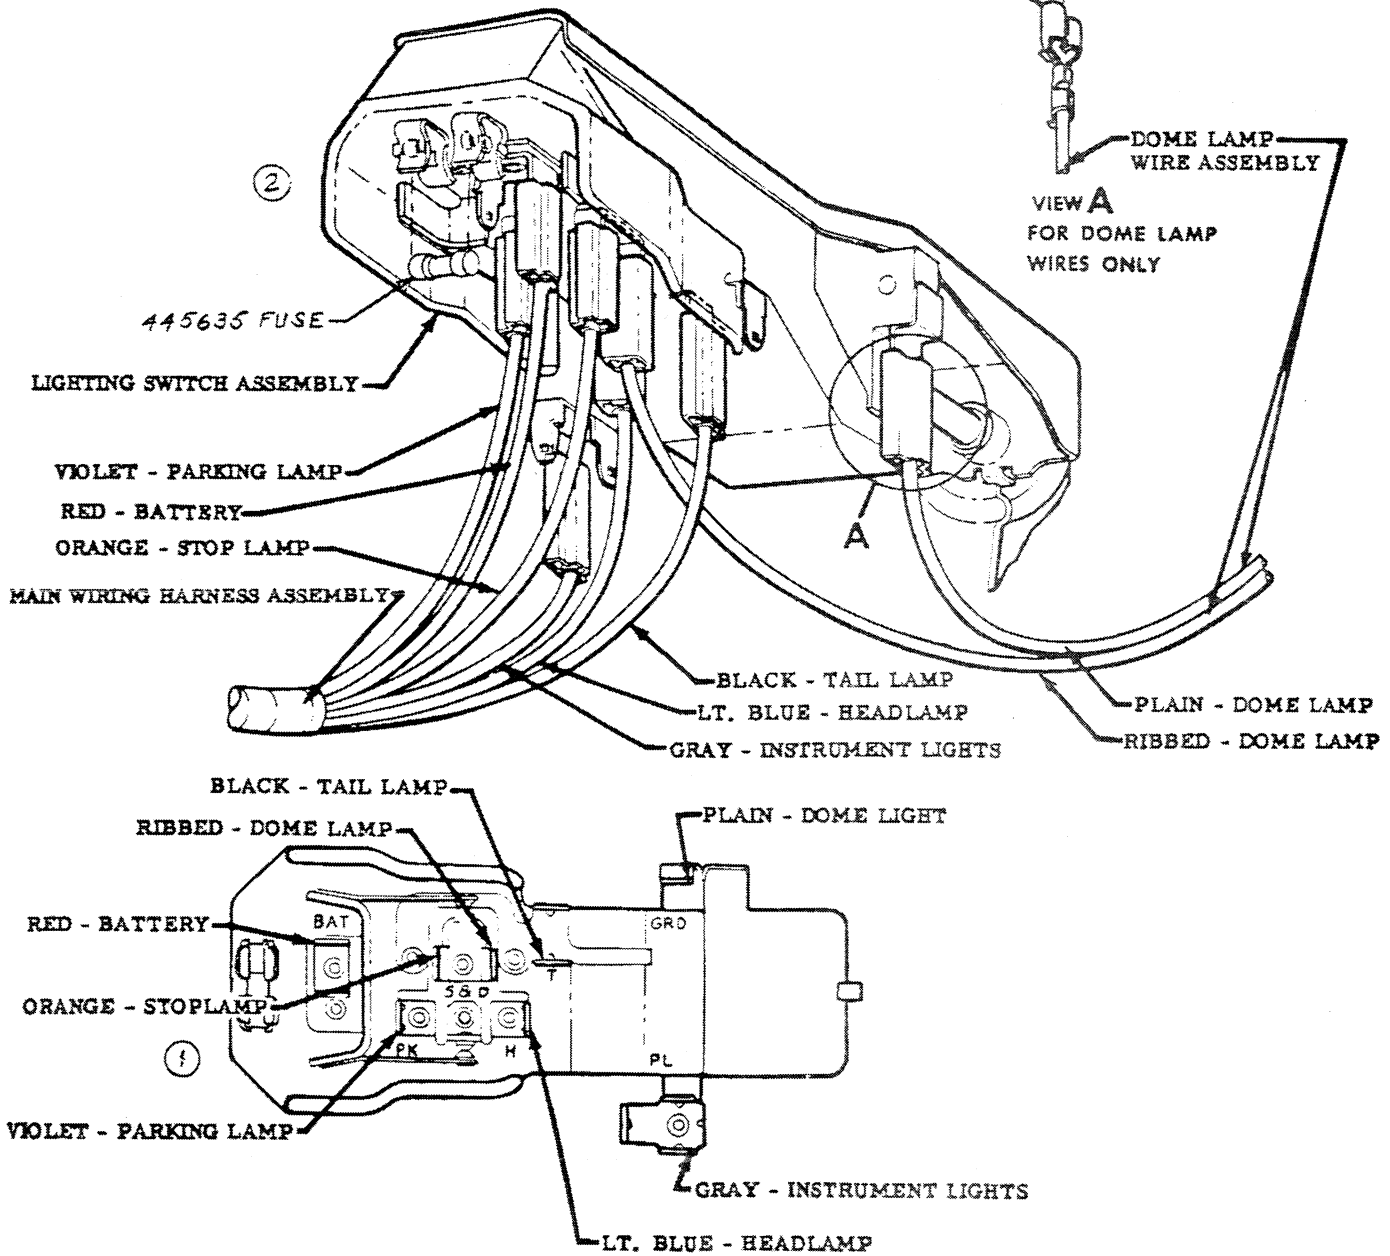

DOME LAMP WIRE ASSEMBLY
 3717293 - 3103-3104-3124-3200
 3603-3604-3608-3803
 3804-3808-4103-4108
 4403-4408-6103-6108
 6403-6408-6503

NOTE: DOME LAMP WIRE ASSEMBLY
 (PART OF ROOF ASSEMBLY AS SHIPPED)
 3105 3106 3116 3805

MODELS

3100 3204 3600 3800
 4000 5000 6000

M&H ELECTRIC FABRICATORS, INC
AUTOMOTIVE WIRING SYSTEMS
 (562) 926-9552 www.wiringharness.com

DATE: 05-08-18	REFERENCE NO. N/A	SHEET NO. 1 OF 1
TITLE HEADLIGHT SWITCH WIRING INSTRUCTION		
PART NO. 03720900		