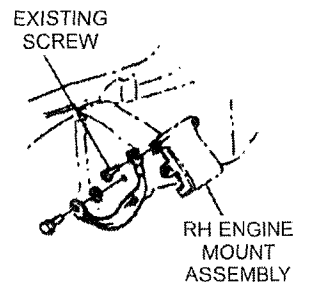

| | |
|---|--|
| <p>M&H Electric Fabricators, Inc. <small>AUTOMOTIVE WIRING SYSTEMS</small> Phone (562) 928-9552 Fax (562) 928-9572</p> | |
| <small>TITLE</small> | <p>INSTRUCTION SHEET GROUND STRAP KIT 1967 CORVETTE ALL WITH SIDE EXHAUST</p> |
| <small>DWG NO.</small> | <p>92974117</p> |