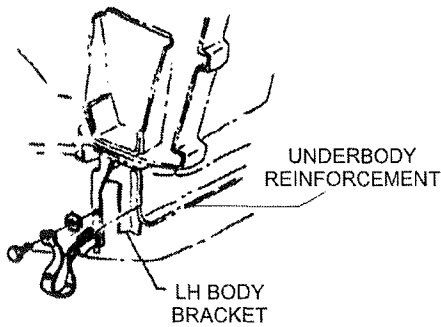

| | |
|---|--|
| <p>M&H Electric Fabricators, Inc. <small>AUTOMOTIVE WIRING SYSTEMS</small> Phone (562) 928-9552 Fax (562) 928-9572</p> | |
| <small>TITLE</small> | <p>INSTRUCTION SHEET GROUND STRAP KIT 1967 CORVETTE ALL WITH SIDE EXHAUST</p> |
| <small>DWG NO.</small> | <p>92974117</p> |