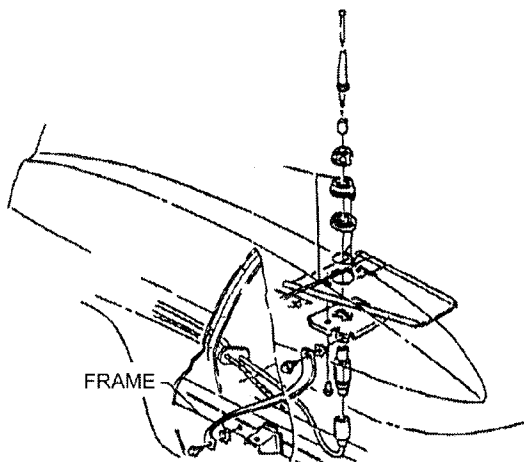

| | |
|---|--|
| <p>M&H Electric Fabricators, Inc. <small>AUTOMOTIVE WIRING SYSTEMS</small> Phone (562) 928-9552 Fax (562) 928-9572</p> | |
| <small>TITLE</small> | <p>INSTRUCTION SHEET GROUND STRAP KIT 1967 CORVETTE ALL WITH SIDE EXHAUST</p> |
| <small>DWG NO.</small> | <p>92974117</p> |