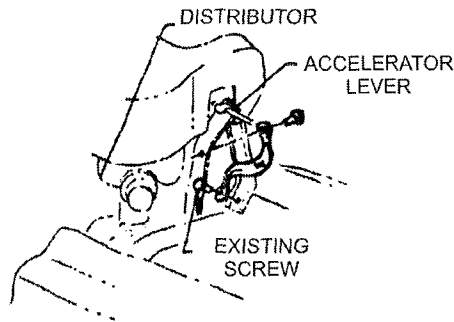

| | |
|---|--|
| <p>M&H Electric Fabricators, Inc. <small>AUTOMOTIVE WIRING SYSTEMS</small> Phone (562) 928-9552 Fax (562) 928-9572</p> | |
| <small>TITLE</small> | <p>INSTRUCTION SHEET GROUND STRAP KIT 1967 CORVETTE ALL WITH SIDE EXHAUST</p> |
| <small>DWG NO.</small> | <p>92974117</p> |