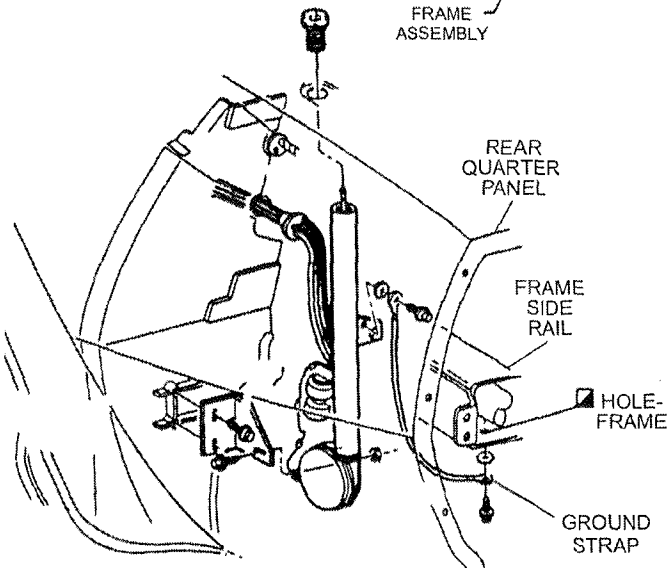

M&H Electric Fabricators, Inc.	
<small>AUTOMOTIVE WIRING SYSTEMS</small>	
<small>Phone (562) 928-9552</small>	<small>Fax (562) 928-9572</small>
TITLE	
INSTRUCTION SHEET GROUND STRAP KIT 1979-80 CORVETTE ALL WITH POWER ANTENNA	
DWG NO.	
92974005	