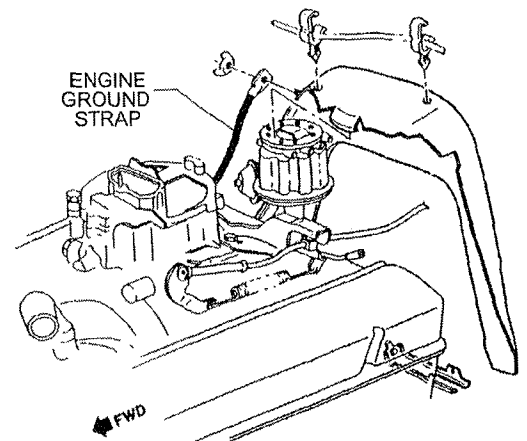

M&H Electric Fabricators, Inc.	
<small>AUTOMOTIVE WIRING SYSTEMS</small>	
<small>Phone (562) 928-9552</small>	<small>Fax (562) 928-9572</small>
TITLE	
INSTRUCTION SHEET GROUND STRAP KIT 1979-80 CORVETTE ALL WITH POWER ANTENNA	
DWG NO.	
92974005	