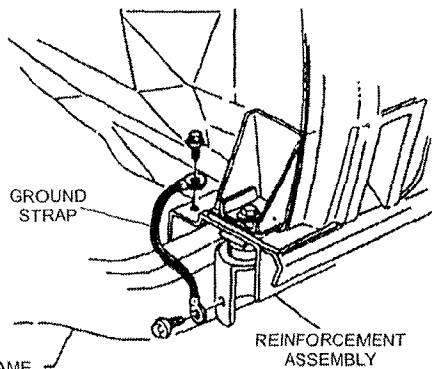

M&H Electric Fabricators, Inc.	
<small>AUTOMOTIVE WIRING SYSTEMS</small>	
<small>Phone (562) 928-9552</small>	<small>Fax (562) 928-9572</small>
TITLE	
INSTRUCTION SHEET GROUND STRAP KIT 1979-80 CORVETTE ALL WITH POWER ANTENNA	
DWG NO.	
92974005	