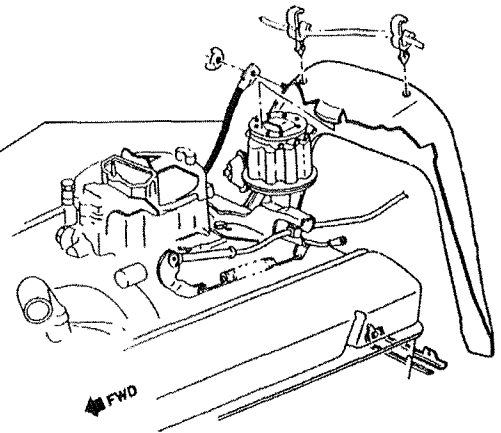

ENGINE GROUND STRAP

M&H Electric Fabricators, Inc.
 AUTOMOTIVE WIRING SYSTEMS
 Phone (562) 928-9552 Fax (562) 928-9572

TITLE
 INSTRUCTION SHEET
 GROUND STRAP KIT
 1981-82 CORVETTE
 ALL WITHOUT POWER ANTENNA

DWG NO.
92974002

ENGINE GROUND STRAP

M&H Electric Fabricators, Inc.
 AUTOMOTIVE WIRING SYSTEMS
 Phone (562) 928-9552 Fax (562) 928-9572

TITLE
 INSTRUCTION SHEET
 GROUND STRAP KIT
 1981-82 CORVETTE
 ALL WITHOUT POWER ANTENNA