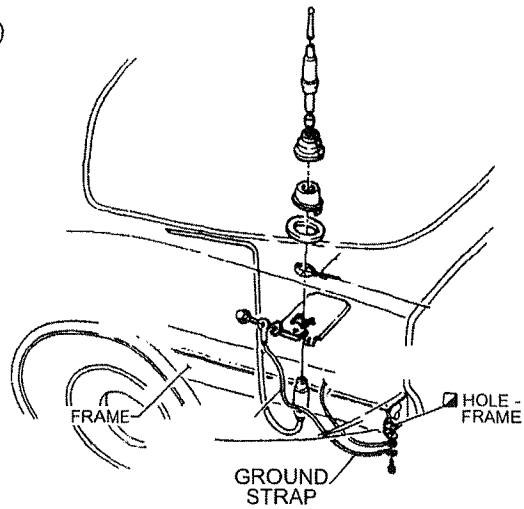

ENGINE GROUND STRAP

M&H Electric Fabricators, Inc.
 AUTOMOTIVE WIRING SYSTEMS
 Phone (562) 928-9552 Fax (562) 928-9572

TITLE
 INSTRUCTION SHEET
 GROUND STRAP KIT
 1981-82 CORVETTE
 ALL WITHOUT POWER ANTENNA

DWG NO.
92974002

ENGINE GROUND STRAP

M&H Electric Fabricators, Inc.
 AUTOMOTIVE WIRING SYSTEMS
 Phone (562) 928-9552 Fax (562) 928-9572

TITLE
 INSTRUCTION SHEET
 GROUND STRAP KIT
 1981-82 CORVETTE
 ALL WITHOUT POWER ANTENNA