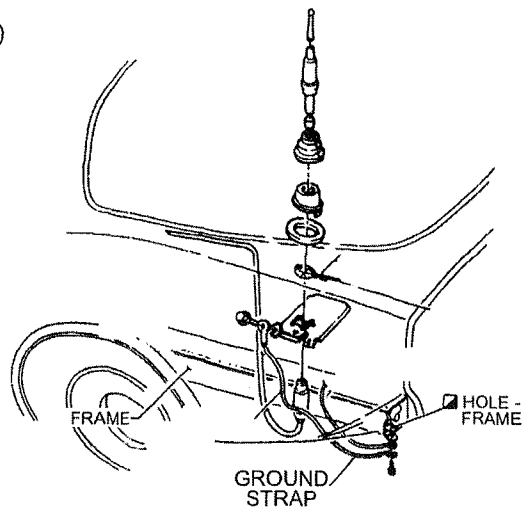

ENGINE GROUND STRAP

M&H Electric Fabricators, Inc.
 AUTOMOTIVE WIRING SYSTEMS
 Phone (562) 928-9552 Fax (562) 928-9572

TITLE
 INSTRUCTION SHEET
 GROUND STRAP KIT
 1981-82 CORVETTE
 ALL WITHOUT POWER ANTENNA

DWG NO.
92974002

ENGINE GROUND STRAP

M&H Electric Fabricators, Inc.
 AUTOMOTIVE WIRING SYSTEMS
 Phone (562) 928-9552 Fax (562) 928-9572

TITLE
 INSTRUCTION SHEET
 GROUND STRAP KIT
 1981-82 CORVETTE
 ALL WITHOUT POWER ANTENNA