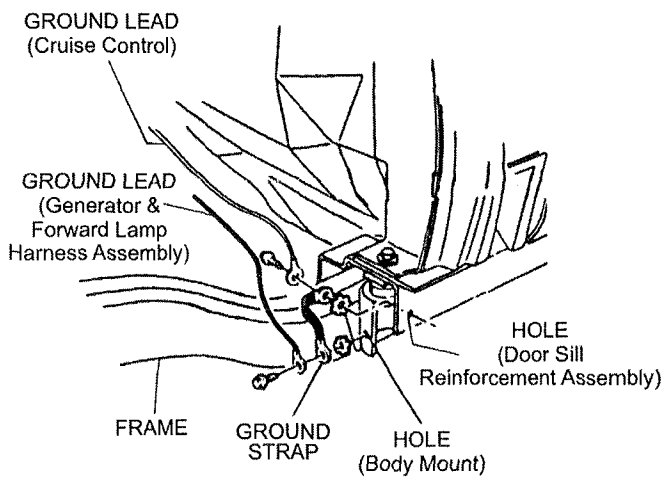

ENGINE GROUND STRAP

M&H Electric Fabricators, Inc.
 AUTOMOTIVE WIRING SYSTEMS
 Phone (562) 928-9552 Fax (562) 928-9572

TITLE
 INSTRUCTION SHEET
 GROUND STRAP KIT
 1981-82 CORVETTE
 ALL WITHOUT POWER ANTENNA

DWG NO.
92974002

ENGINE GROUND STRAP

M&H Electric Fabricators, Inc.
 AUTOMOTIVE WIRING SYSTEMS
 Phone (562) 928-9552 Fax (562) 928-9572

TITLE
 INSTRUCTION SHEET
 GROUND STRAP KIT
 1981-82 CORVETTE
 ALL WITHOUT POWER ANTENNA