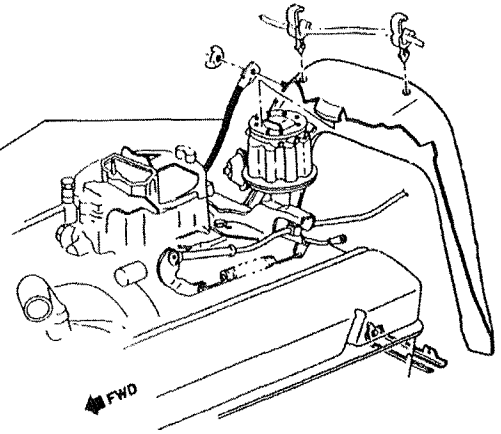

ENGINE GROUND STRAP

M&H Electric Fabricators, Inc.
 AUTOMOTIVE WIRING SYSTEMS
 Phone (562) 928-9552 Fax (562) 928-9572

TITLE
 INSTRUCTION SHEET
 GROUND STRAP KIT
 1981-82 CORVETTE
 ALL WITHOUT POWER ANTENNA

DWG NO.
92974002

ENGINE GROUND STRAP

M&H Electric Fabricators, Inc.
 AUTOMOTIVE WIRING SYSTEMS
 Phone (562) 928-9552 Fax (562) 928-9572

TITLE
 INSTRUCTION SHEET
 GROUND STRAP KIT
 1981-82 CORVETTE
 ALL WITHOUT POWER ANTENNA