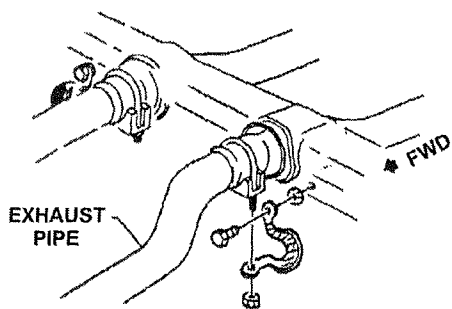

**M&H Electric Fabricators, Inc.**  
 AUTOMOTIVE WIRING SYSTEMS  
 Phone (562) 928-9552 Fax (562) 928-9572

TITLE: INSTRUCTION SHEET  
 GROUND STRAP KIT  
 1964-66 CORVETTE  
 ALL WITHOUT SIDE EXHAUST

DWG NO. **92964005**