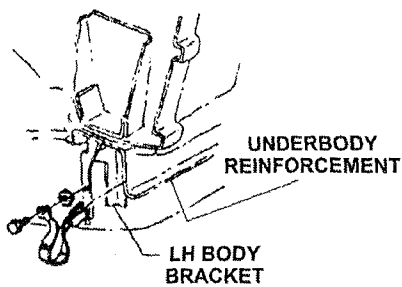

**M&H Electric Fabricators, Inc.**  
 AUTOMOTIVE WIRING SYSTEMS  
 Phone (562) 928-9552 Fax (562) 928-9572

TITLE: INSTRUCTION SHEET  
 GROUND STRAP KIT  
 1964-66 CORVETTE  
 ALL WITHOUT SIDE EXHAUST

DWG NO. **92964005**