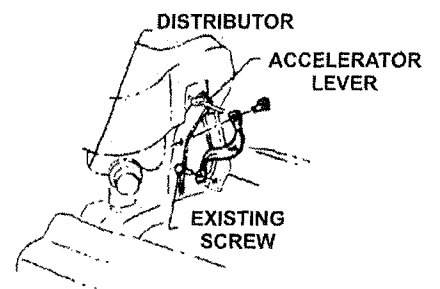

**M&H Electric Fabricators, Inc.**  
 AUTOMOTIVE WIRING SYSTEMS  
 Phone (562) 928-9552 Fax (562) 928-9572

TITLE: INSTRUCTION SHEET  
 GROUND STRAP KIT  
 1964-66 CORVETTE  
 ALL WITHOUT SIDE EXHAUST

DWG NO. **92964005**