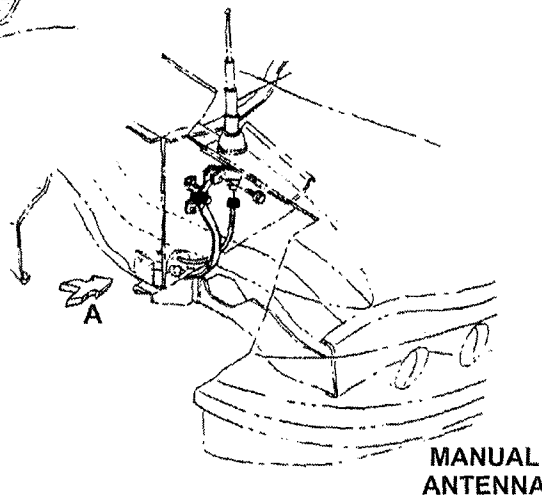

**M&H Electric Fabricators, Inc.**  
 AUTOMOTIVE WIRING SYSTEMS  
 Phone (562) 928-9552 Fax (562) 928-9572

TITLE: INSTRUCTION SHEET  
 GROUND STRAP KIT  
 1964-66 CORVETTE  
 ALL WITHOUT SIDE EXHAUST

DWG NO. **92964005**