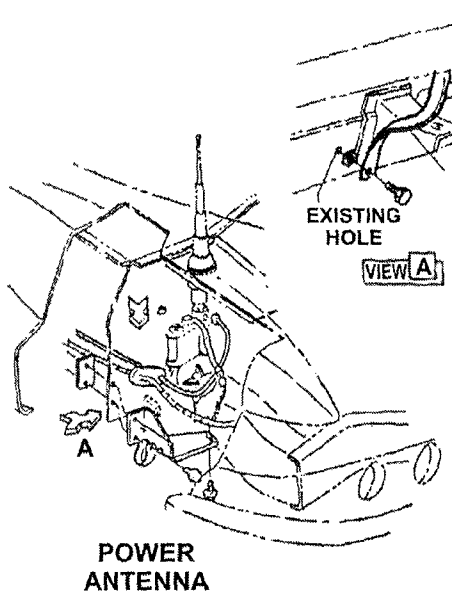

**M&H Electric Fabricators, Inc.**  
 AUTOMOTIVE WIRING SYSTEMS  
 Phone (562) 928-9552 Fax (562) 928-9572

TITLE: INSTRUCTION SHEET  
 GROUND STRAP KIT  
 1964-66 CORVETTE  
 ALL WITHOUT SIDE EXHAUST

DWG NO. **92964005**