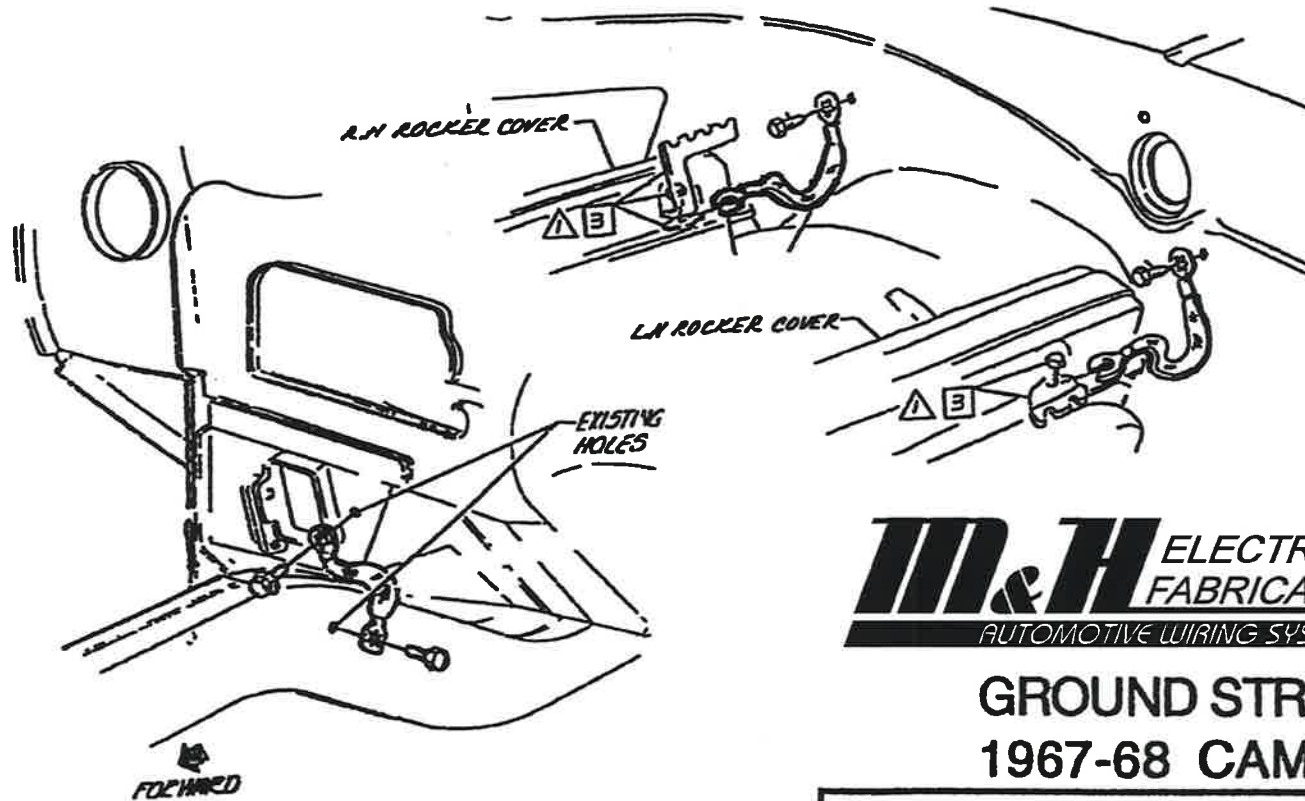

Reference: Used with # 27370

M&H ELECTRIC
FABRICATORS, INC.
AUTOMOTIVE WIRING SYSTEMS

**GROUND STRAP KIT
1967-68 CAMARO**

92964000